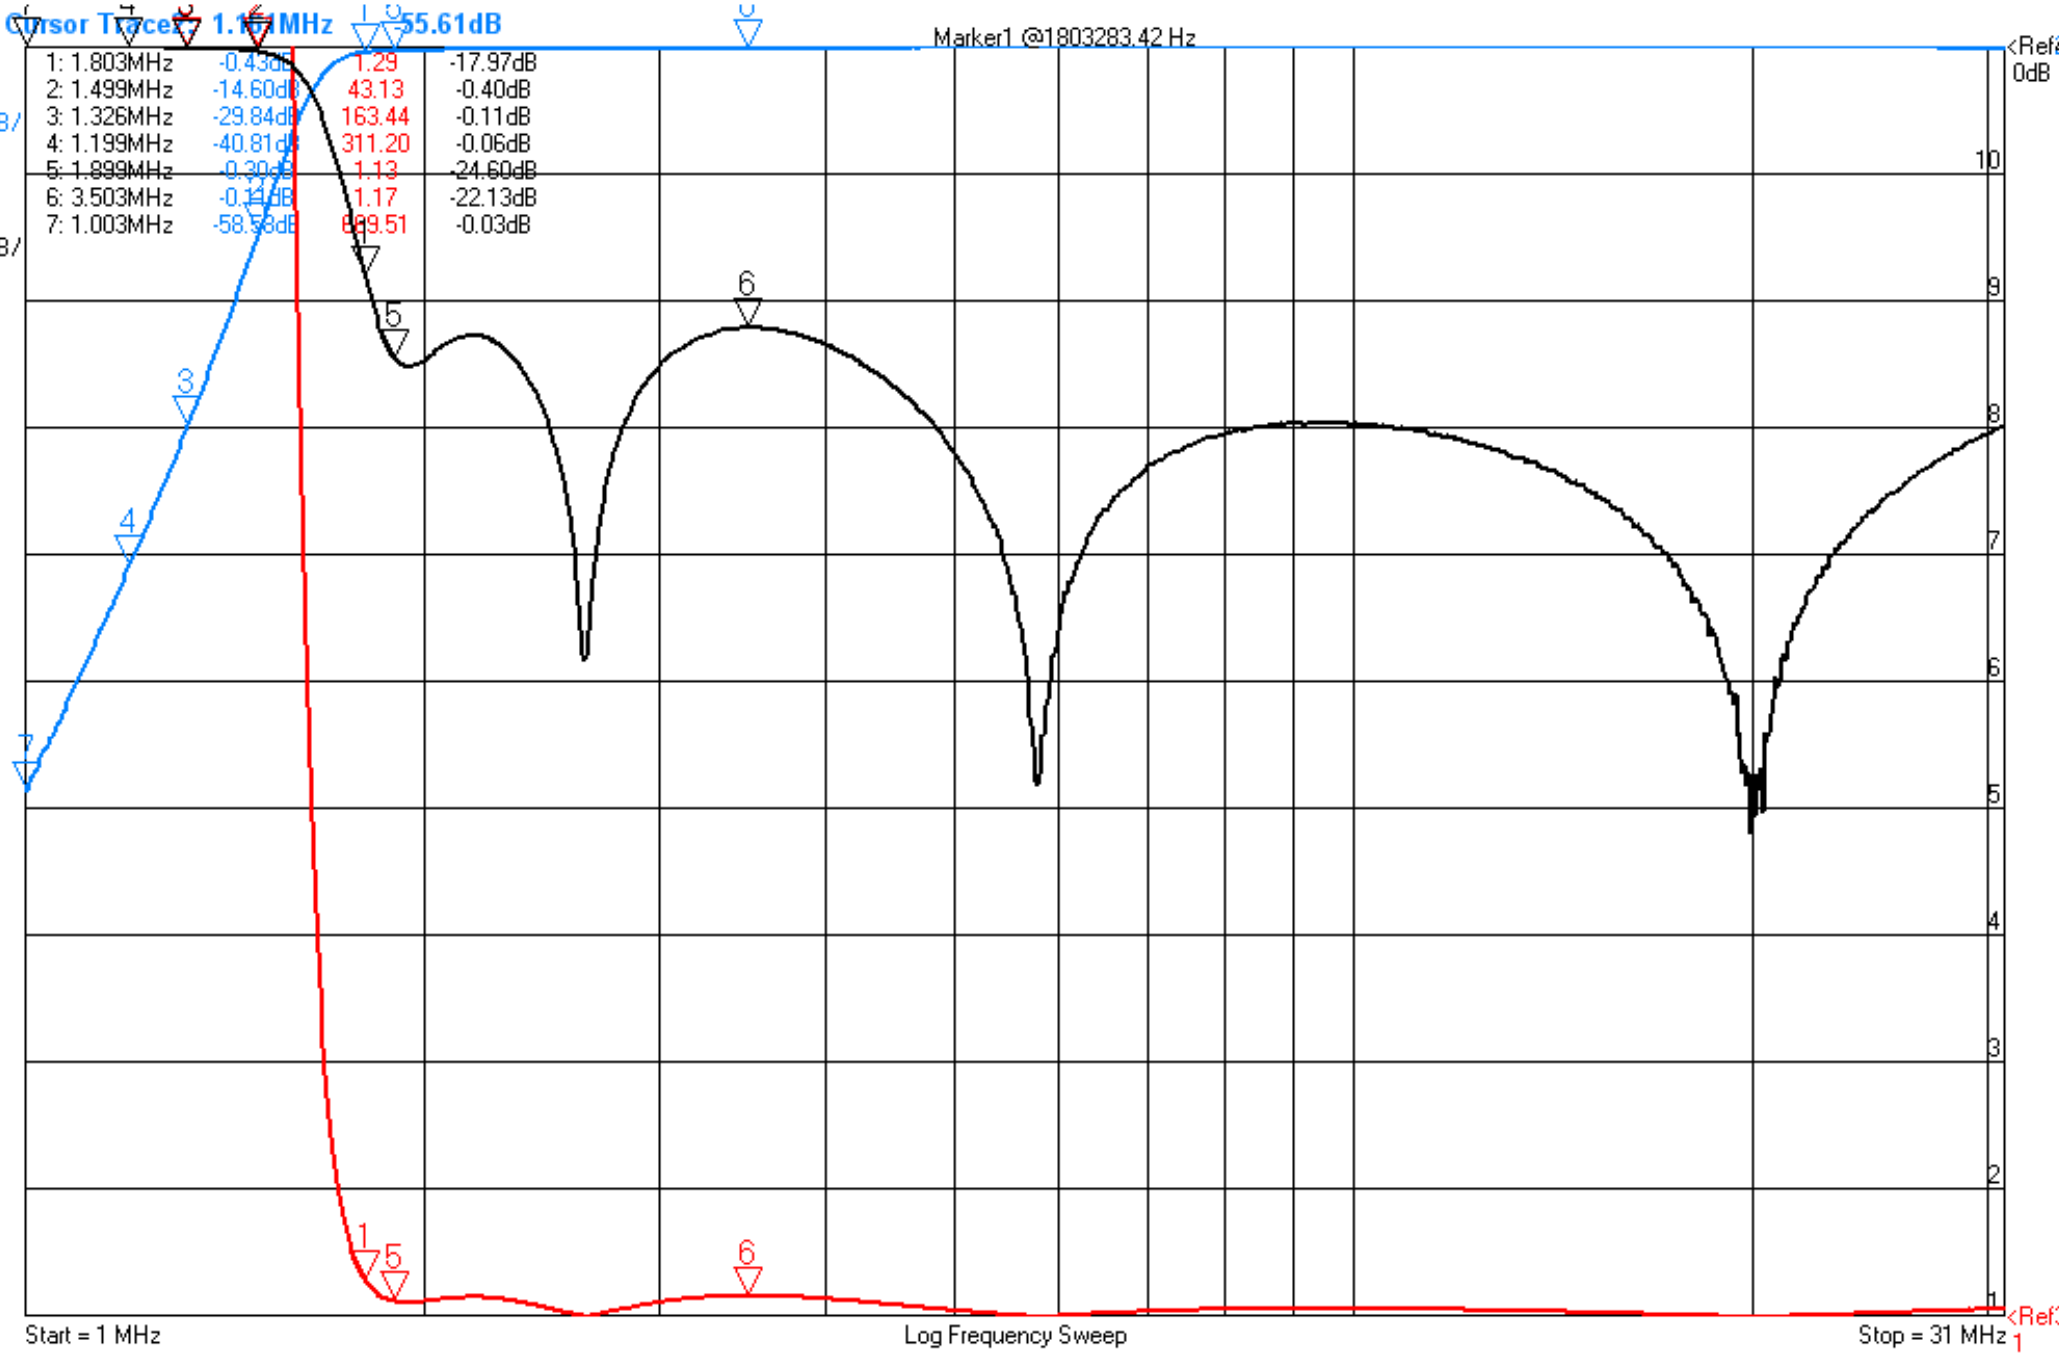

DG8SAQ Vector Network Analyzer Software

1/15/2013 2:05:32 PM ICE BCB Filter K9YC #1

=> TX Att. = 0 dB

S11 Smith      S11 VSWR

S21 dB        S11 dB