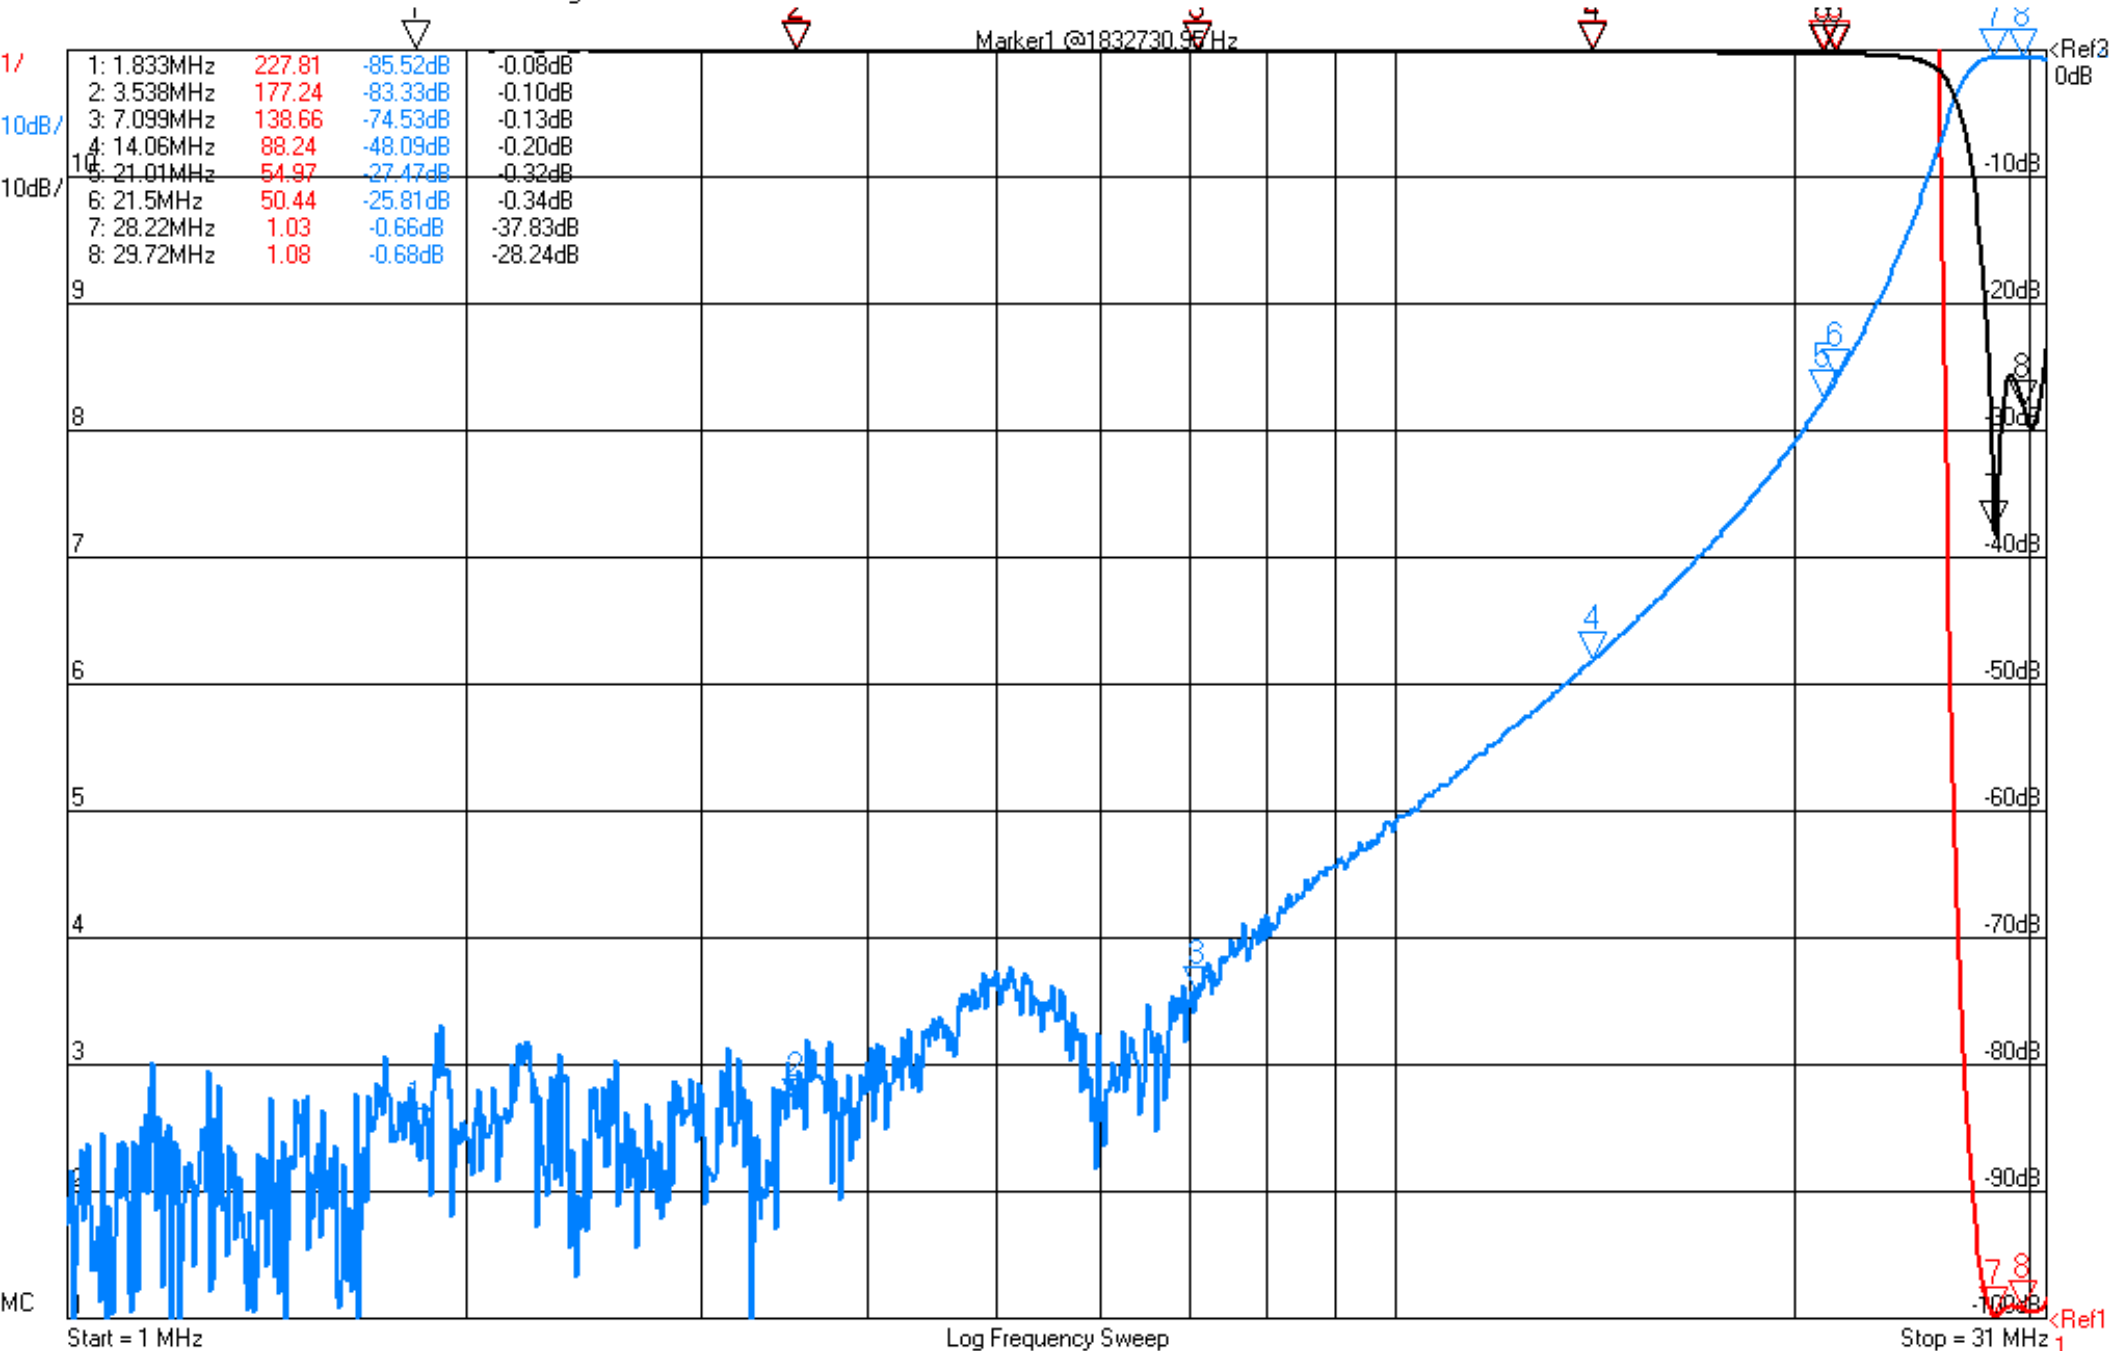

# DG8SAQ Vector Network Analyzer Software

1/21/2013 2:07:07 PM TXBPF #1 Final Tuning 10M

=> TXAtt. = 0 dB  
 S11 VSWR S11 dB  
 S21 dB